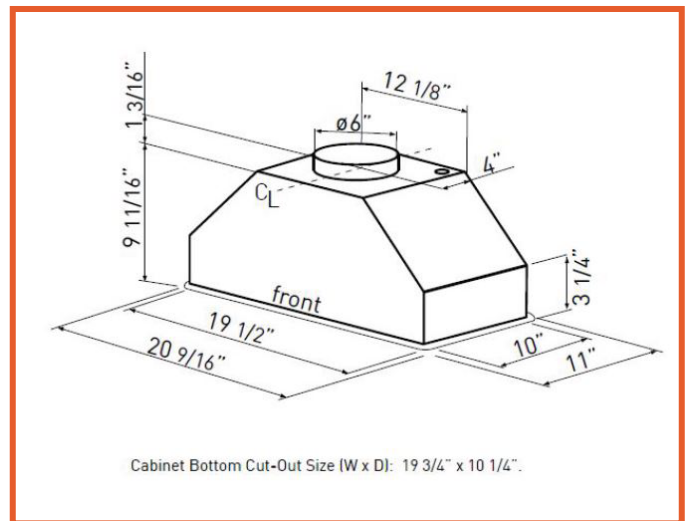

KEY FEATURES:

- Stainless Steel Construction
- Ultra-Quiet Blower
- 35W Halogen Lamps
- Dishwasher-Safe Mesh Filter
- 3 Speed Slide Controls
- Adjustable Depth Liner Option

MODEL MH80120AS

SIZE 20in

NET WIDTH 20-9/16in

Liners have an adjustable depth of 17-1/2" - 20-1/2"

AC INPUT 120v, 60hz

AC POWER max. 315w @ 2.7a

INSTALL HEIGHT* 26in - 34in

*install height is the distance between top of cooking surface and bottom of hood.